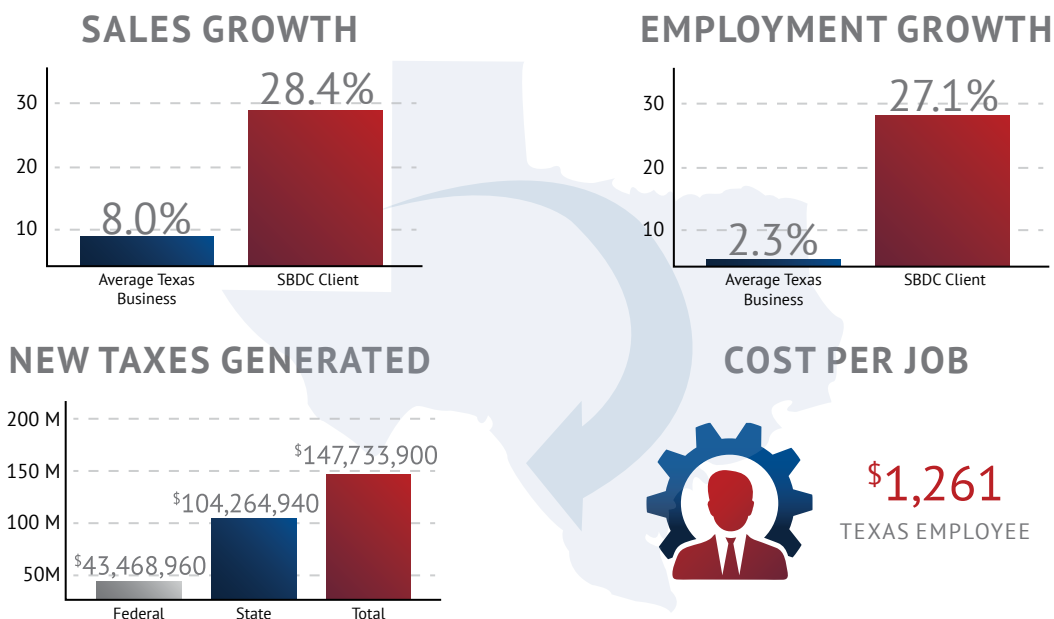

Return on Investment Equals Increased Jobs, Sales, Financing, and Tax Revenues

For every $1.00 invested in Texas SBDCs, a return of $7.06 is generated.

2019 INDEPENDENT STUDY RESULTS: TEXAS SBDC CLIENTS*